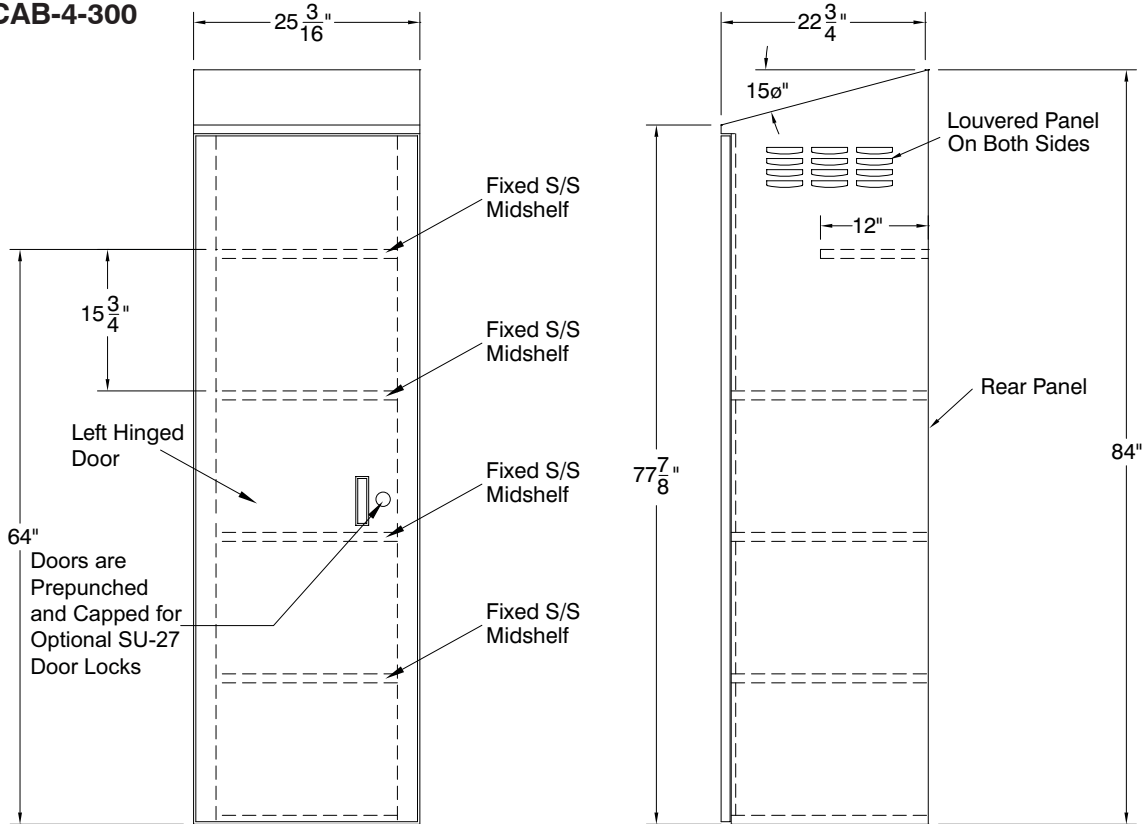

For Smart Fabrication™ Quotes:
 Email: smartfab@advancetabco.com or Fax: 631-586-2933

DETAILS and SPECIFICATIONS

TOL ± .500"

ALL DIMENSIONS ARE TYPICAL

CAB-1/CAB-1-300

200 lbs.

CAB-4/CAB-4-300

240 lbs.