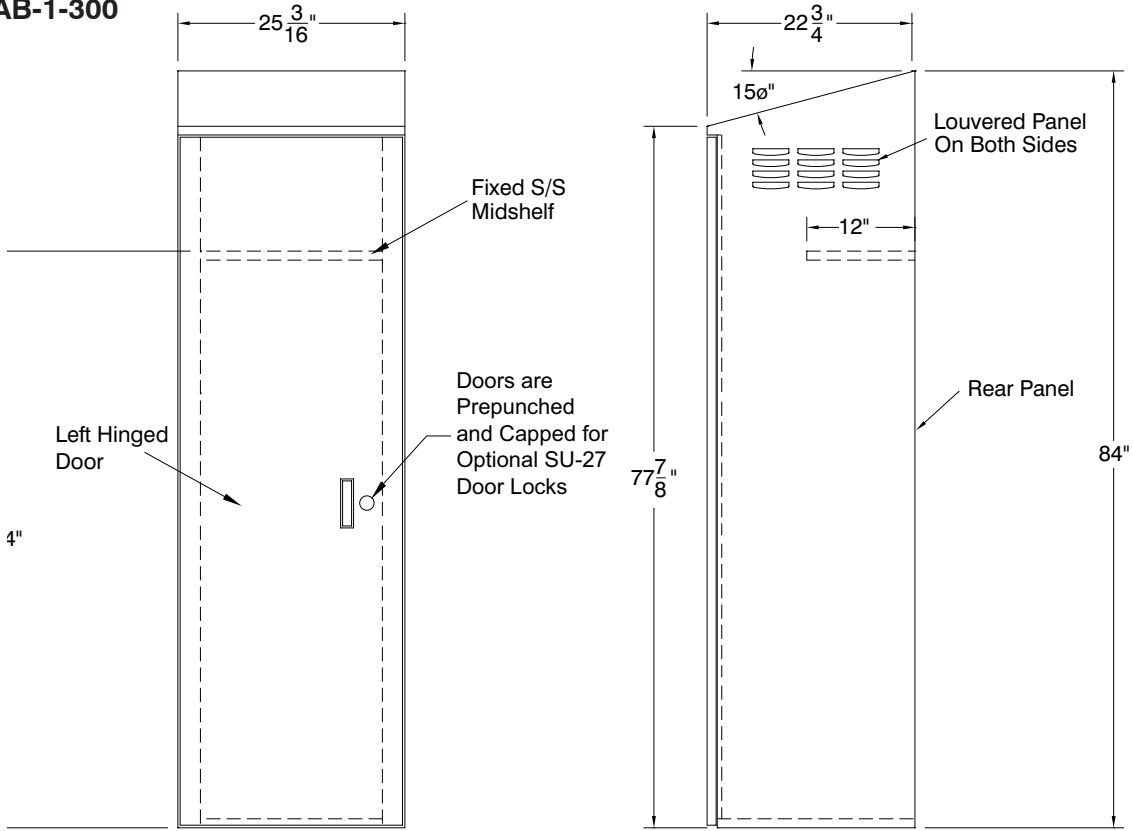

DETAILS and SPECIFICATIONS

TOL ± .500"

ALL DIMENSIONS ARE TYPICAL

CAB-1/CAB-1-300

200 lbs.