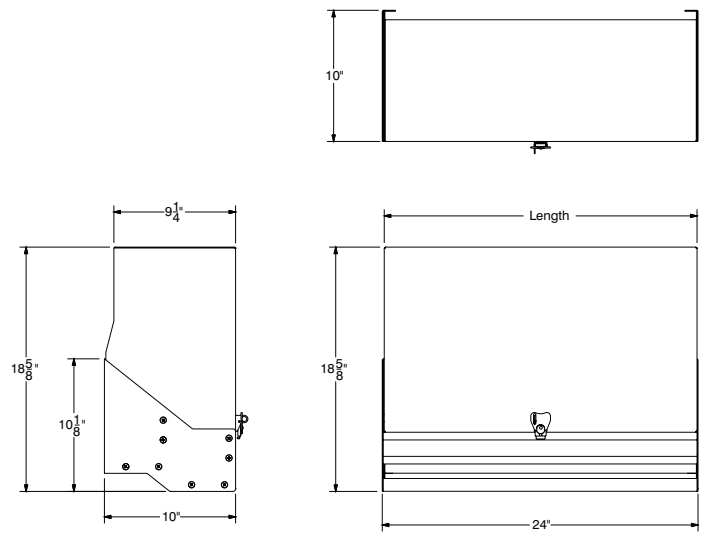

HANG-ON S/S SPEED RAILS:

Designed to hang-on the first tier of any PRSSR series speed rails.

Doubles liquor storage.

Removable.

NOTE: Not To Be Used With Any Other Manufacturers Speed Rails

Model #	Length	Bottle Capacity	Wt.
PRHSR-12	12"	3	4 lbs.
PRHSR-18	18"	4	4 lbs.
PRHSR-24	24"	6	5 lbs.
PRHSR-30	30"	7	6 lbs.
PRHSR-36	36"	9	6 lbs.
PRHSR-42	42"	10	7 lbs.
PRHSR-48	48"	12	7 lbs.

DIMENSIONS and SPECIFICATIONS

TOL Overall: ± .500" Interior: ± .250"

ALL DIMENSIONS ARE TYPICAL

PRSSR Series

PRDSR Series

PRSSR LC Series

PRDSR LC Series

PRHSR Series