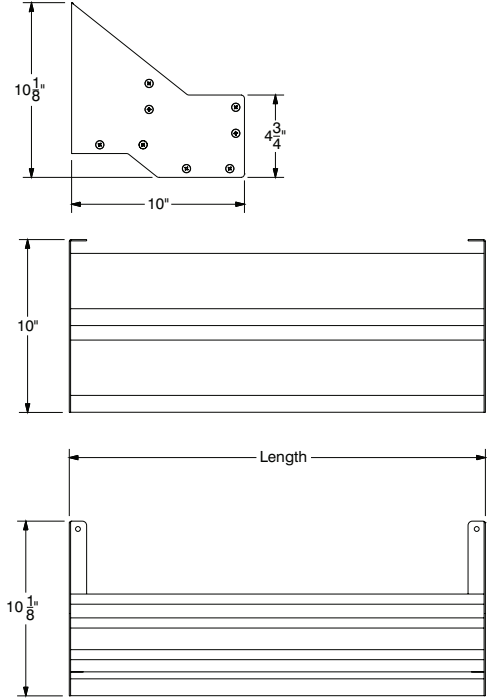

STAINLESS STEEL SPEED RAILS:

Bolt holes for mounting.

Available in lengths from 1 ft. to 8 ft. long.

PRSSR Series
Single Tier

PRDSR Series
Double Tier

Single Tier

Model #	Length	Bottle Capacity	Wt.
PRSSR-12	12"	3	4 lbs.
PRSSR-18	18"	4	5 lbs.
PRSSR-24	24"	6	6 lbs.
PRSSR-30	30"	7	7 lbs.
PRSSR-36	36"	9	7 lbs.
PRSSR-42	42"	10	8 lbs.
PRSSR-48	48"	12	8 lbs.
PRSSR-54	54"	13	9 lbs.
PRSSR-60	60"	15	10 lbs.
PRSSR-72	72"	18	12 lbs.
PRSSR-84	84"	21	14 lbs.
PRSSR-96	96"	24	16 lbs.

HANG-ON S/S SPEED RAILS:

Designed to hang-on the first tier of any PRSSR series speed rails.

Doubles liquor storage.

Removable.

NOTE: Not To Be Used With Any Other Manufacturers Speed Rails

Model #	Length	Bottle Capacity	Wt.
PRHSR-12	12"	3	4 lbs.
PRHSR-18	18"	4	4 lbs.
PRHSR-24	24"	6	5 lbs.
PRHSR-30	30"	7	6 lbs.
PRHSR-36	36"	9	6 lbs.
PRHSR-42	42"	10	7 lbs.
PRHSR-48	48"	12	7 lbs.

DIMENSIONS and SPECIFICATIONS

TOL Overall: ± .500" Interior: ± .250"

ALL DIMENSIONS ARE TYPICAL

PRSSR Series

PRDSR Series

PRSSR LC Series

PRDSR LC Series

PRHSR Series