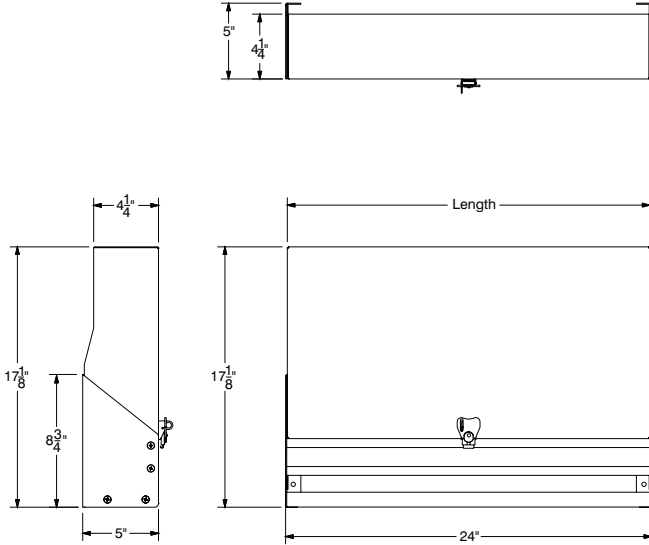

STAINLESS STEEL SPEED RAILS:

Bolt holes for mounting.

Available in lengths from 1 ft. to 8 ft. long.

PRSSR Series
Single Tier

PRDSR Series
Double Tier

Single Tier

Model #	Length	Bottle Capacity	Wt.
PRSSR-12	12"	3	4 lbs.
PRSSR-18	18"	4	5 lbs.
PRSSR-24	24"	6	6 lbs.
PRSSR-30	30"	7	7 lbs.
PRSSR-36	36"	9	7 lbs.
PRSSR-42	42"	10	8 lbs.
PRSSR-48	48"	12	8 lbs.
PRSSR-54	54"	13	9 lbs.
PRSSR-60	60"	15	10 lbs.
PRSSR-72	72"	18	12 lbs.
PRSSR-84	84"	21	14 lbs.
PRSSR-96	96"	24	16 lbs.

HANG-ON S/S SPEED RAILS:

Designed to hang-on the first tier of any PRSSR series speed rails.

Doubles liquor storage.

Removable.

NOTE: Not To Be Used With Any Other Manufacturers Speed Rails

Model #	Length	Bottle Capacity	Wt.
PRHSR-12	12"	3	4 lbs.
PRHSR-18	18"	4	4 lbs.
PRHSR-24	24"	6	5 lbs.
PRHSR-30	30"	7	6 lbs.
PRHSR-36	36"	9	6 lbs.
PRHSR-42	42"	10	7 lbs.
PRHSR-48	48"	12	7 lbs.

DIMENSIONS and SPECIFICATIONS

TOL Overall: ± .500" Interior: ± .250"

ALL DIMENSIONS ARE TYPICAL

PRSSR Series

PRDSR Series

PRSSR LC Series

PRDSR LC Series

PRHSR Series