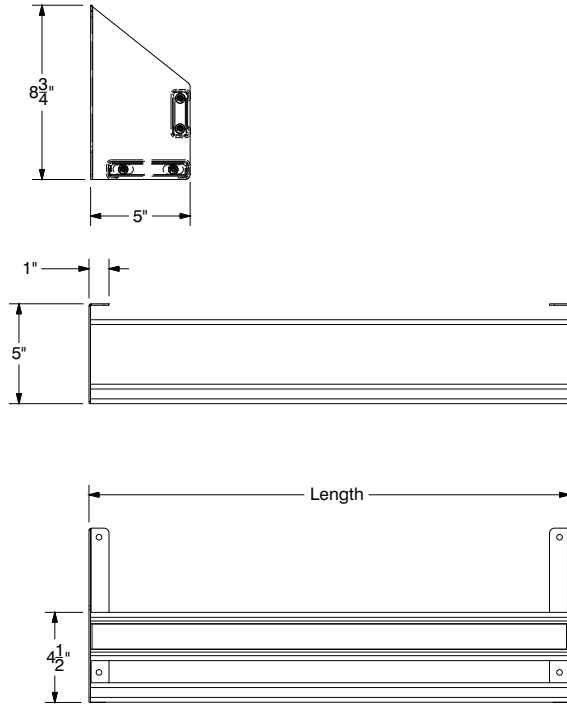

STAINLESS STEEL SPEED RAILS:

Bolt holes for mounting.

Available in lengths from 1 ft. to 8 ft. long.

PRSSR Series
Single Tier

PRDSR Series
Double Tier

Single Tier

Model #	Length	Bottle Capacity	Wt.
PRSSR-12	12"	3	4 lbs.
PRSSR-18	18"	4	5 lbs.
PRSSR-24	24"	6	6 lbs.
PRSSR-30	30"	7	7 lbs.
PRSSR-36	36"	9	7 lbs.
PRSSR-42	42"	10	8 lbs.
PRSSR-48	48"	12	8 lbs.
PRSSR-54	54"	13	9 lbs.
PRSSR-60	60"	15	10 lbs.
PRSSR-72	72"	18	12 lbs.
PRSSR-84	84"	21	14 lbs.
PRSSR-96	96"	24	16 lbs.

HANG-ON S/S SPEED RAILS:

Designed to hang-on the first tier of any PRSSR series speed rails.

Doubles liquor storage.

Removable.

NOTE: Not To Be Used With Any Other Manufacturers Speed Rails

Model #	Length	Bottle Capacity	Wt.
PRHSR-12	12"	3	4 lbs.
PRHSR-18	18"	4	4 lbs.
PRHSR-24	24"	6	5 lbs.
PRHSR-30	30"	7	6 lbs.
PRHSR-36	36"	9	6 lbs.
PRHSR-42	42"	10	7 lbs.
PRHSR-48	48"	12	7 lbs.

DIMENSIONS and SPECIFICATIONS

TOL Overall: ± .500" Interior: ± .250"

ALL DIMENSIONS ARE TYPICAL

PRSSR Series

PRDSR Series

PRSSR LC Series

PRDSR LC Series

PRHSR Series