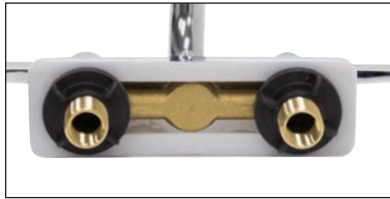

K-50 8" SWING SPOUT DECK MOUNT FAUCET

Conforms To NSF 61/9 Lead Free Requirements

FAUCET AERATOR CONFORM TO
ASTM.A112.18.1M • 1.0 GPM/3.8 LP
THREAD: 55/64 - 27 FEMALE

Item #: _____ Qty #: _____
Model #: _____
Project #: _____

BOTTOM VIEW
1/2" NPS (OUTSIDE THREAD)
3/8" NPT(INSIDE THREAD)

FEATURES:

- 8" swing spout.
- 4" O.C. water supply.
- Quarter-turn wedge style handles.
- Colored hot & cold Indexes.
- 1.0 GPM/3.8 LPM Aerator. 60 PSI.

MATERIAL:

- Brass chrome plated body & spout.
- Chrome plated handles.

Click This Link To
View Assembly Sheet

DIMENSIONS and SPECIFICATIONS

Options & Accessories

Replacement Spout For K-50 Faucet

8" Swing Spout Only.