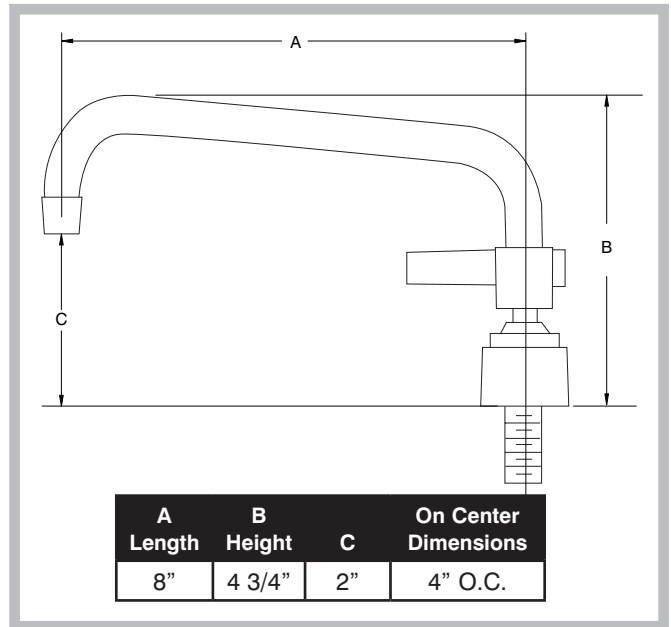

K-50 8" SWING SPOUT DECK MOUNT FAUCET

Conforms To NSF 61/9 Lead Free Requirements

FAUCET AERATOR CONFORM TO
ASTM.A112.18.1M • 1.0 GPM/3.8 LP
THREAD: 55/64 - 27 FEMALE

Item #: _____ Qty #: _____
Model #: _____
Project #: _____

BOTTOM VIEW
1/2" NPS (OUTSIDE THREAD)
3/8" NPT(INSIDE THREAD)

FEATURES:

- 8" swing spout.
- 4" O.C. water supply.
- Quarter-turn wedge style handles.
- Colored hot & cold Indexes.
- 1.0 GPM/3.8 LPM Aerator. 60 PSI.

MATERIAL:

- Brass chrome plated body & spout.
- Chrome plated handles.

Click This Link To
View Assembly Sheet

DIMENSIONS and SPECIFICATIONS

Options & Accessories

Replacement Spout For K-50 Faucet

8" Swing Spout Only.