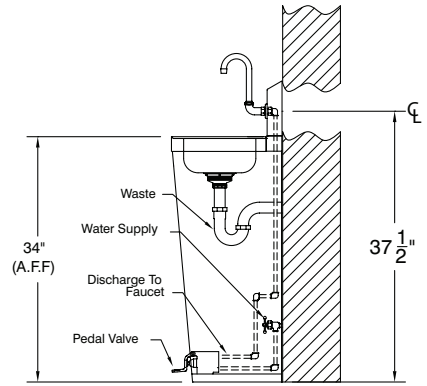

SUGGESTED PLUMBING FOR HAND SINKS

Standard Hand Sink
With Splash Mounted
Faucet

Standard Hand Sink
With Deck Mounted
Faucet

Standard Hand Sink
With Pedestal Base

Models:
7-PS-727, 7-PS-747
(P-Trap Not Included)

Wall Mounted
Multi-Service Sink

ADA Hand Sink W/
Front Loading Towel
Dispensing

ADA Hand Sink
With Deck Mounted
Faucet