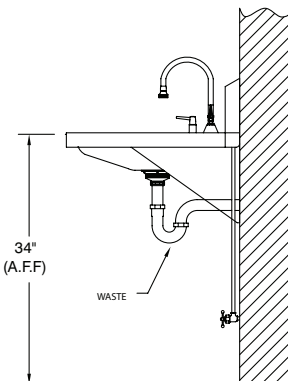

SUGGESTED PLUMBING FOR HAND SINKS

Standard Hand Sink
With Splash Mounted
Faucet

Standard Hand Sink
With Deck Mounted
Faucet

Standard Hand Sink
With Pedestal Base

Models:
7-PS-727, 7-PS-747
(P-Trap Not Included)

Wall Mounted
Multi-Service Sink

ADA Hand Sink W/
Front Loading Towel
Dispensing

ADA Hand Sink
With Deck Mounted
Faucet