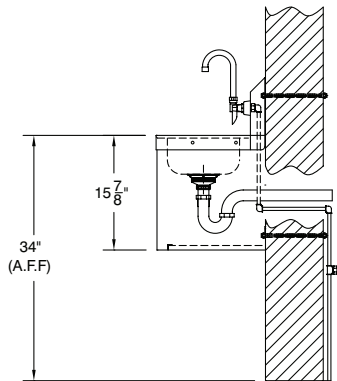

SUGGESTED PLUMBING FOR HAND SINKS

Standard Hand Sink
With Splash Mounted
Faucet

Standard Hand Sink
With Deck Mounted
Faucet

Standard Hand Sink
With Pedestal Base

Models:
7-PS-727, 7-PS-747
(P-Trap Not Included)

Wall Mounted
Multi-Service Sink

ADA Hand Sink W/
Front Loading Towel
Dispensing

ADA Hand Sink
With Deck Mounted
Faucet