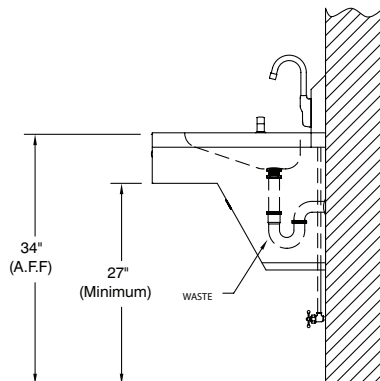

SUGGESTED PLUMBING FOR HAND SINKS

Standard Hand Sink
With Splash Mounted
Faucet

Standard Hand Sink
With Deck Mounted
Faucet

Standard Hand Sink
With Pedestal Base

Models:
7-PS-727, 7-PS-747
(P-Trap Not Included)

Wall Mounted
Multi-Service Sink

ADA Hand Sink W/
Front Loading Towel
Dispensing

ADA Hand Sink
With Deck Mounted
Faucet