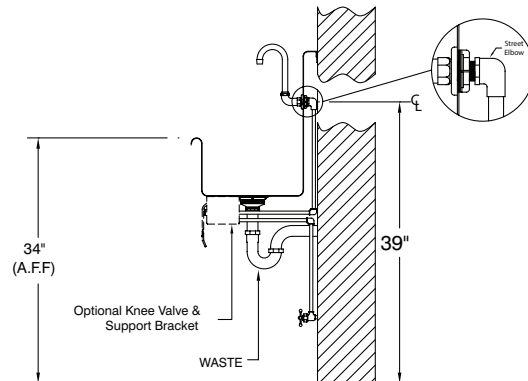

SUGGESTED PLUMBING FOR HAND SINKS

Standard Hand Sink
With Splash Mounted
Faucet

Standard Hand Sink
With Deck Mounted
Faucet

Standard Hand Sink
With Pedestal Base

Models:
7-PS-727, 7-PS-747
(P-Trap Not Included)

Wall Mounted
Multi-Service Sink

ADA Hand Sink W/
Front Loading Towel
Dispensing

ADA Hand Sink
With Deck Mounted
Faucet