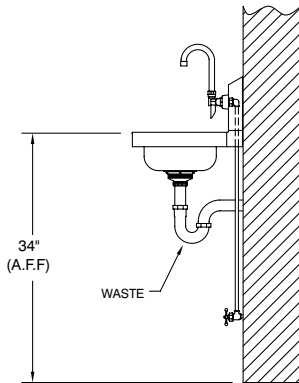

SUGGESTED PLUMBING FOR HAND SINKS

Standard Hand Sink
With Splash Mounted
Faucet

Standard Hand Sink
With Deck Mounted
Faucet

Standard Hand Sink
With Pedestal Base

Models:
7-PS-727, 7-PS-747
(P-Trap Not Included)

Wall Mounted
Multi-Service Sink

ADA Hand Sink W/
Front Loading Towel
Dispensing

ADA Hand Sink
With Deck Mounted
Faucet