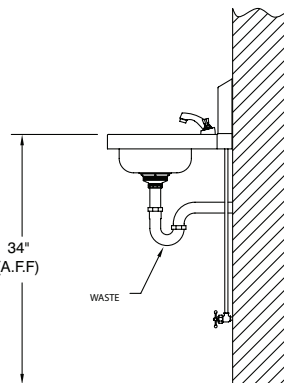

SUGGESTED PLUMBING FOR HAND SINKS

Standard Hand Sink
With Splash Mounted
Faucet

Standard Hand Sink
With Deck Mounted
Faucet

Standard Hand Sink
With Pedestal Base

Models:
7-PS-727, 7-PS-747
(P-Trap Not Included)

Wall Mounted
Multi-Service Sink

ADA Hand Sink W/
Front Loading Towel
Dispensing

ADA Hand Sink
With Deck Mounted
Faucet