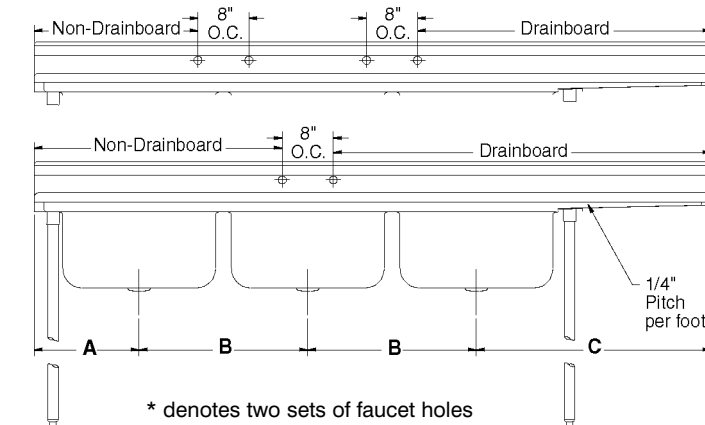

**PLUMBING ROUGH-INS
&
REGALINE LEG CLEARANCE
SPECIFICATIONS**

SUGGESTED PLUMBING ROUGH-INS FOR REGALINE SINKS

TOL ± .500"

ALL DIMENSIONS ARE TYPICAL

Drain Locations	X
16" x 20" Bowl (s)	13 5/8"
20" x 20" Bowl (s)	13 5/8"
18" x 24" Bowl (s)	15 5/8"
24" x 24" Bowl (s)	15 5/8"
20" x 28" Bowl (s)	17 5/8"

Bottom of Bowl	Z
12" Bowl Depth	22"
14" Bowl Depth	20"

Faucet Locations	One Comp.	Two Comp.	Three Comp.	Four Comp.
<i>16" x 20" Bowl (s)</i>				
Non-Drainboard	8 1/2"	17 3/4"	27"	*17 3/4"
18" Drainboard	22 7/8"	32 1/8"	41 3/8"	*32 1/8"
24" Drainboard	28 7/8"	38 1/8"	47 3/8"	*38 1/8"
36" Drainboard	40 7/8"	50 1/8"	59 3/8"	*50 1/8"
<i>20" x 20" Bowl (s)</i>				
Non-Drainboard	10 1/2"	21 3/4"	33"	*21 3/4"
18" Drainboard	24 7/8"	36 1/8"	47 3/8"	*36 1/8"
24" Drainboard	30 7/8"	42 1/8"	53 3/8"	*42 1/8"
36" Drainboard	42 7/8"	54 1/8"	65 3/8"	*54 1/8"
<i>18" x 24" Bowl (s)</i>				
Non-Drainboard	9 1/2"	19 3/4"	30"	*19 3/4"
18" Drainboard	23 7/8"	34 1/8"	44 3/8"	*34 1/8"
24" Drainboard	29 7/8"	40 1/8"	50 3/8"	*40 1/8"
36" Drainboard	41 7/8"	52 1/8"	62 3/8"	*52 1/8"
<i>24" x 24" Bowl (s)</i>				
Non-Drainboard	12 1/2"	25 3/4"	*25 3/4"	*25 3/4"
24" Drainboard	32 7/8"	46 1/8"	*46 1/8"	*46 1/8"
36" Drainboard	44 7/8"	58 1/8"	*58 1/8"	*58 1/8"
<i>20" x 28" Bowl (s)</i>				
Non-Drainboard	10 1/2"	21 3/4"	33"	*21 3/4"
18" Drainboard	24 7/8"	36 1/8"	47 3/8"	*36 1/8"
24" Drainboard	30 7/8"	42 1/8"	53 3/8"	*42 1/8"
36" Drainboard	42 7/8"	54 1/8"	65 3/8"	*54 1/8"

LEG CLEARANCE FOR REGALINE SINKS

TOL ± .500"

ALL DIMENSIONS ARE TYPICAL

Right to Left Leg Clearance	X	Y
18" Drainboards	15 1/2"	
24" Drainboards	21 1/2"	
36" Drainboards		28 3/4"

Right to Left Leg Clearance	Z			
	1 Comp.	2 Comp.	3 Comp.	4 Comp.
16" x 20" Bowl	19 5/8"	38 1/8"	56 5/8"	75 1/8"
20" x 20" Bowl	23 5/8"	46 1/8"	68 5/8"	91 1/8"
18" x 24" Bowl	21 5/8"	42 1/8"	62 5/8"	83 1/8"
24" x 24" Bowl	27 5/8"	54 1/8"	80 5/8"	107 1/8"
20" x 28" Bowl	23 5/8"	46 1/8"	68 5/8"	91 1/8"