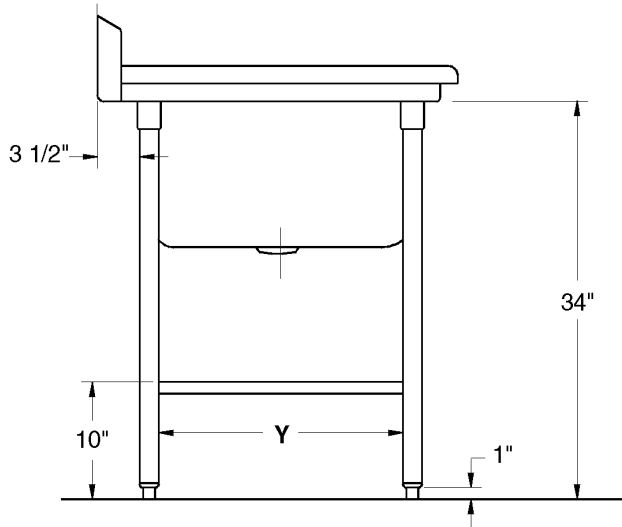

Drain Locations	A	B	C
<i>16" x 20" Bowl (s)</i>			
Non-Drainboard	12 1/2"	18 1/2"	
18" Drainboard			26 7/8"
24" Drainboard			32 7/8"
36" Drainboard			44 7/8"
<i>20" x 20" Bowl (s)</i>			
Non-Drainboard	14 1/2"	22 1/2"	
18" Drainboard			28 7/8"
24" Drainboard			34 7/8"
36" Drainboard			46 7/8"
<i>18" x 24" Bowl (s)</i>			
Non-Drainboard	13 1/2"	20 1/2"	
18" Drainboard			27 7/8"
24" Drainboard			33 7/8"
36" Drainboard			45 7/8"
<i>24" x 24" Bowl (s)</i>			
Non-Drainboard	16 1/2"	26 1/2"	
24" Drainboard			36 7/8"
36" Drainboard			48 7/8"
<i>20" x 28" Bowl (s)</i>			
Non-Drainboard	14 1/2"	22 1/2"	
18" Drainboard			28 7/8"
24" Drainboard			34 7/8"
36" Drainboard			46 7/8"

LEG CLEARANCE FOR REGALINE SINKS

TOL ± .500"

ALL DIMENSIONS ARE TYPICAL

Right to Left Leg Clearance	X	Y
18" Drainboards	15 1/2"	
24" Drainboards	21 1/2"	
36" Drainboards		28 3/4"

Right to Left Leg Clearance	Z			
	1 Comp.	2 Comp.	3 Comp.	4 Comp.
16" x 20" Bowl	19 5/8"	38 1/8"	56 5/8"	75 1/8"
20" x 20" Bowl	23 5/8"	46 1/8"	68 5/8"	91 1/8"
18" x 24" Bowl	21 5/8"	42 1/8"	62 5/8"	83 1/8"
24" x 24" Bowl	27 5/8"	54 1/8"	80 5/8"	107 1/8"
20" x 28" Bowl	23 5/8"	46 1/8"	68 5/8"	91 1/8"

Front to Rear Leg Clearance	Y
16" x 20" Bowl (s)	16 3/4"
20" x 20" Bowl (s)	16 3/4"
18" x 24" Bowl (s)	20 3/4"
24" x 24" Bowl (s)	20 3/4"
20" x 28" Bowl (s)	24 3/4"