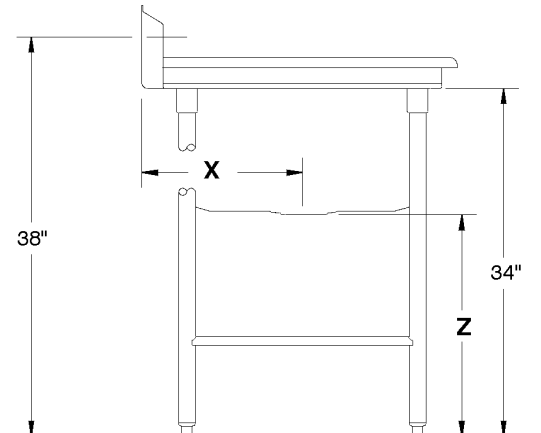

**PLUMBING ROUGH-INS
&
REGALINE LEG CLEARANCE
SPECIFICATIONS**

SUGGESTED PLUMBING ROUGH-INS FOR REGALINE SINKS

TOL ± .500"

ALL DIMENSIONS ARE TYPICAL

Drain Locations	X
16" x 20" Bowl (s)	13 5/8"
20" x 20" Bowl (s)	13 5/8"
18" x 24" Bowl (s)	15 5/8"
24" x 24" Bowl (s)	15 5/8"
20" x 28" Bowl (s)	17 5/8"

Bottom of Bowl	Z
12" Bowl Depth	22"
14" Bowl Depth	20"

Faucet Locations	One Comp.	Two Comp.	Three Comp.	Four Comp.
<i>16" x 20" Bowl (s)</i>				
Non-Drainboard	8 1/2"	17 3/4"	27"	*17 3/4"
18" Drainboard	22 7/8"	32 1/8"	41 3/8"	*32 1/8"
24" Drainboard	28 7/8"	38 1/8"	47 3/8"	*38 1/8"
36" Drainboard	40 7/8"	50 1/8"	59 3/8"	*50 1/8"
<i>20" x 20" Bowl (s)</i>				
Non-Drainboard	10 1/2"	21 3/4"	33"	*21 3/4"
18" Drainboard	24 7/8"	36 1/8"	47 3/8"	*36 1/8"
24" Drainboard	30 7/8"	42 1/8"	53 3/8"	*42 1/8"
36" Drainboard	42 7/8"	54 1/8"	65 3/8"	*54 1/8"
<i>18" x 24" Bowl (s)</i>				
Non-Drainboard	9 1/2"	19 3/4"	30"	*19 3/4"
18" Drainboard	23 7/8"	34 1/8"	44 3/8"	*34 1/8"
24" Drainboard	29 7/8"	40 1/8"	50 3/8"	*40 1/8"
36" Drainboard	41 7/8"	52 1/8"	62 3/8"	*52 1/8"
<i>24" x 24" Bowl (s)</i>				
Non-Drainboard	12 1/2"	25 3/4"	*25 3/4"	*25 3/4"
24" Drainboard	32 7/8"	46 1/8"	*46 1/8"	*46 1/8"
36" Drainboard	44 7/8"	58 1/8"	*58 1/8"	*58 1/8"
<i>20" x 28" Bowl (s)</i>				
Non-Drainboard	10 1/2"	21 3/4"	33"	*21 3/4"
18" Drainboard	24 7/8"	36 1/8"	47 3/8"	*36 1/8"
24" Drainboard	30 7/8"	42 1/8"	53 3/8"	*42 1/8"
36" Drainboard	42 7/8"	54 1/8"	65 3/8"	*54 1/8"

Front to Rear Leg Clearance	Y
16" x 20" Bowl (s)	16 3/4"
20" x 20" Bowl (s)	16 3/4"
18" x 24" Bowl (s)	20 3/4"
24" x 24" Bowl (s)	20 3/4"
20" x 28" Bowl (s)	24 3/4"