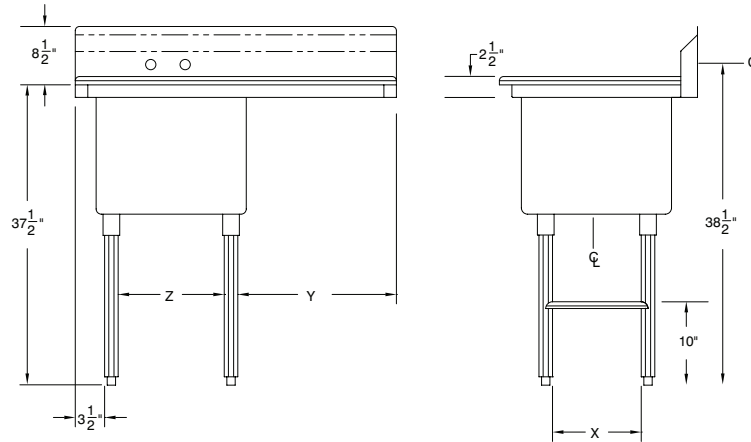

LEG CLEARANCE FOR FC/FS SERIES SINKS

TOL ± .500"

ALL DIMENSIONS ARE TYPICAL

Right to Left Leg Clearance	Y
15" Drainboard	16"
18" Drainboard	19"
20" Drainboard	21"
24" Drainboard	25"
30" Drainboard	31"

Front to Back Leg Clearance	X
15" Bowl	8"
18" Bowl	11"
20" Bowl	13"
24" Bowl	17"
30" Bowl	23"

Right to Left Leg Clearance	Z			
	1 COMP	2 COMP	3 COMP	4 COMP
15" x 15" Bowl	8"	23"	38"	N/A
16" x 20" Bowl	9"	25"	41"	57"
18" x 18" Bowl	11"	29"	47"	65"
18" x 24" Bowl	11"	29"	47"	65"
20" x 30" Bowl	13"	33"	53"	73"
24" x 24" Bowl	17"	41"	65"	89"
24" x 30" Bowl	17"	41"	65"	89"
30" x 24" Bowl	23"	53"	83"	N/A
30" x 30" Bowl	23"	53"	83"	N/A
36" x 24" Bowl	29"	65"	101"	N/A