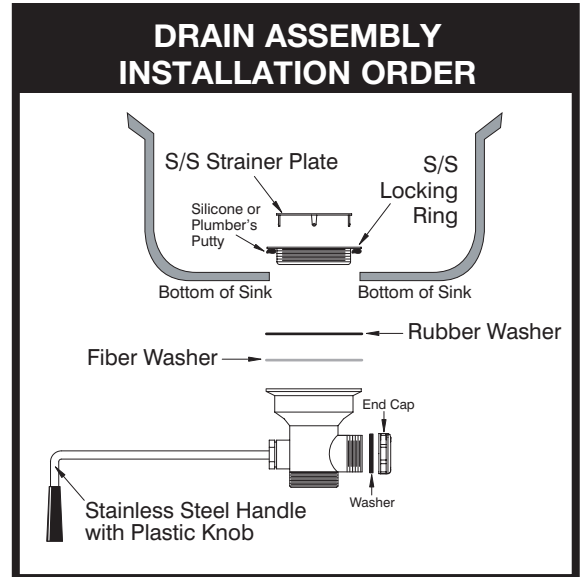

ACCESSORIES - EXPLODED VIEW

Model: K-5

Replacement Kit # K-67F
(Includes 1 Rubber & 1 Fiber Washer)