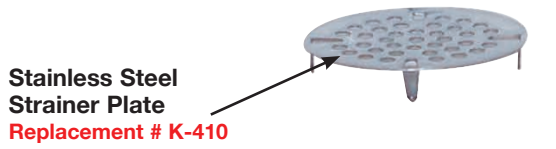

ACCESSORIES - EXPLODED VIEW

Model: K-5

Replacement Kit # K-67F
(Includes 1 Rubber & 1 Fiber Washer)