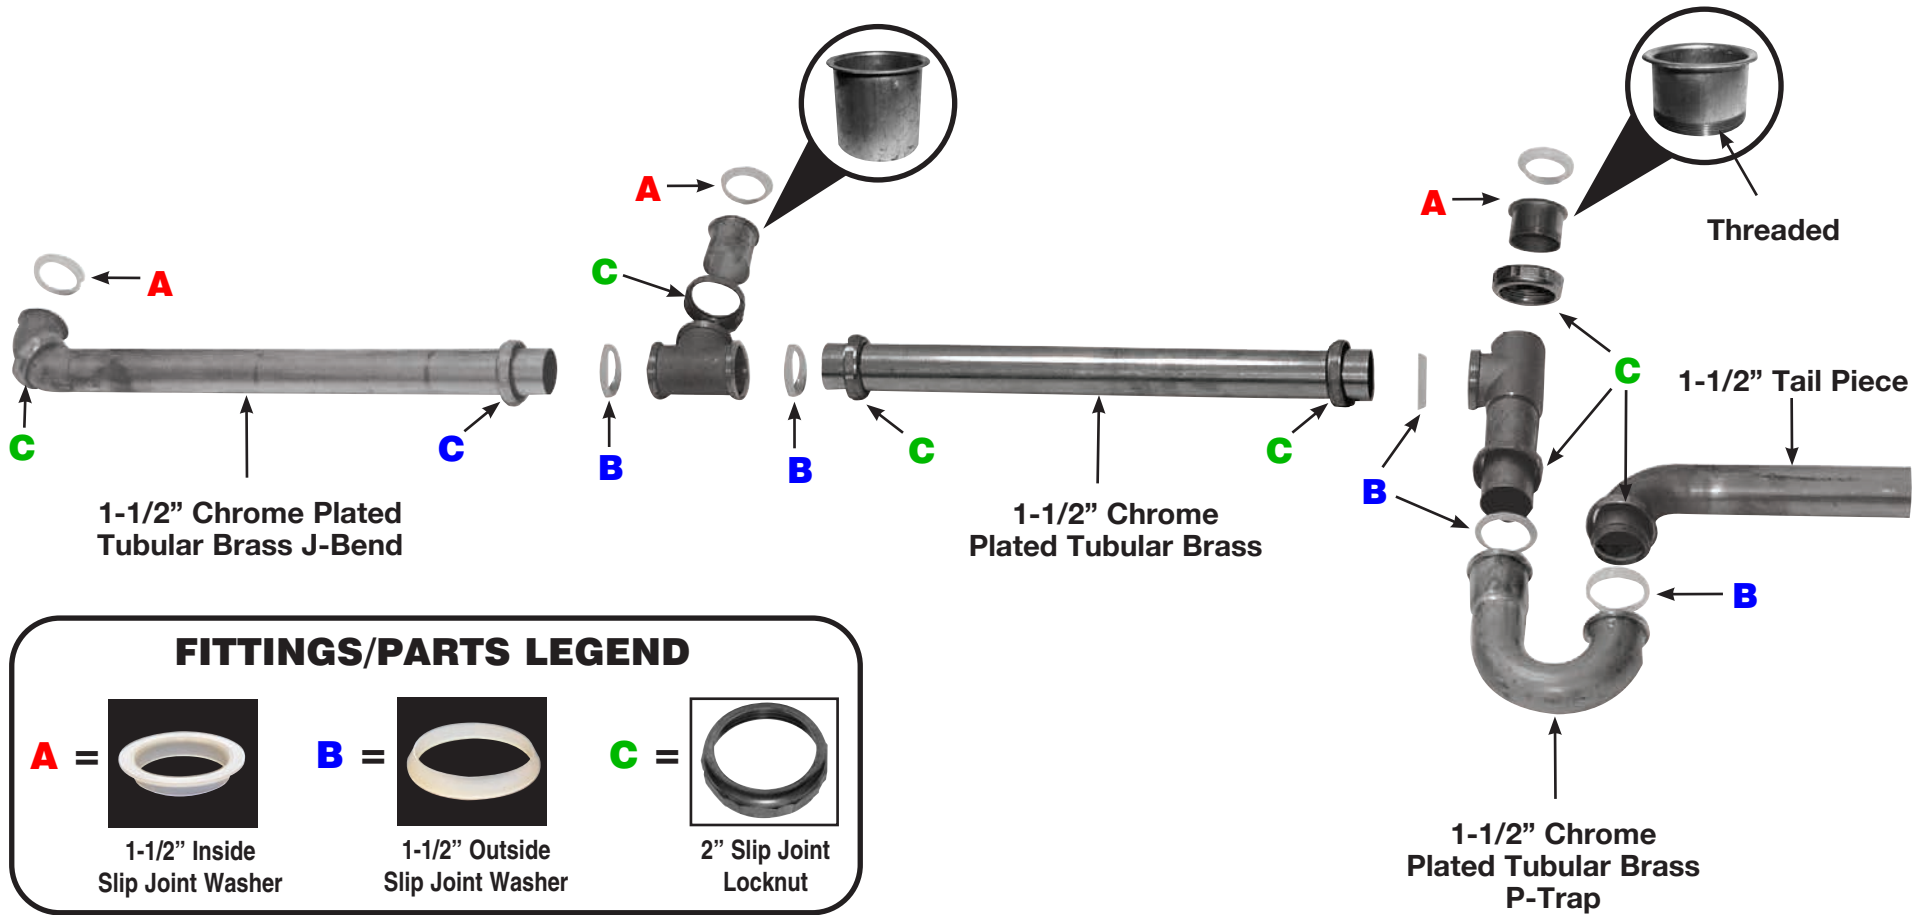

3 COMPARTMENT CONTINUOUS WASTE - EXPLODED VIEW

Model: K-351

Customer Service Available To Assist You 1-800-645-3166 8:30 am - 7:00 pm E.S.T.
 Email Orders To: customer@advancetabco.com. For Smart Fabrication™ Quotes, Email To: smartfab@advancetabco.com or Fax To: 631-586-2933