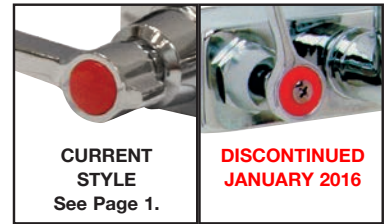

FAUCET PARTS - EXPLODED VIEW

Model: K-316

Conforms To NSF 61/9 Lead Free Requirements

Swivel Gooseneck Spout
55/64-27 Male Thread
K-59SP Replacement Spout
Aerator 1 GPM Flow
OPTIONAL Low-Flow Aerator .5 GPM K-08
"O" Rings

4" Wrist Handles
Body
Back Plate
Washer
Nut

1/2" NPS (Outside Thread)
3/8" NPT (Inside Thread)

K-00A Replacement Kit
Please Note: Kit includes Wedge Style Handles. Please replace handles with your existing Wrist Handles. New Wrist Handles (K-316-LU) can be ordered separately. See at right.

Replacement 4" Wrist Handles K-316-LU

To Remove Hot/Cold Index
Insert Paper Clip Into Hole

How To Identify Faucet Style
CURRENT STYLE
DISCONTINUED JANUARY 2016 See page 2.

WARNING: Faucets on this page may expose you to chemicals, including lead, that are known to the State of California to cause cancer or birth defects or other reproductive harm. For more Info., visit www.p65warnings.ca.gov.

FAUCET PARTS - EXPLODED VIEW

Model: K-316 *Discontinued Style as of January 2016*

Conforms To NSF 61/9 Lead Free Requirements

How To Identify Faucet Style

Limited Quantity of Parts For Discontinued Faucets Available. Contact Factory.