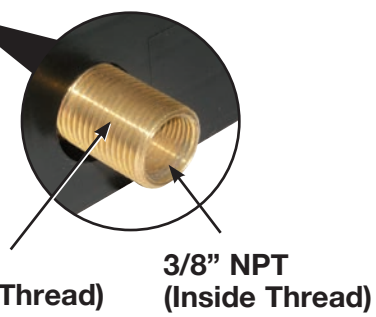

FAUCET PARTS - EXPLODED VIEW

Model: K-316 *Discontinued Style as of January 2016*

Conforms To NSF 61/9 Lead Free Requirements

How To Identify Faucet Style

Limited Quantity of Parts For Discontinued Faucets Available. Contact Factory.

OPTIONAL
Low-Flow Aerator
.5 GPM
K-08

K-00
Replacement Kit.
Please add
Model # K-316-LU

Replacement 4" Wrist Handles
*Limited Quantity Available
Contact Factory*

WARNING: Faucets on this page may expose you to chemicals, including lead, that are known to the State of California to cause cancer or birth defects or other reproductive harm. For more info., visit www.p65warnings.ca.gov.