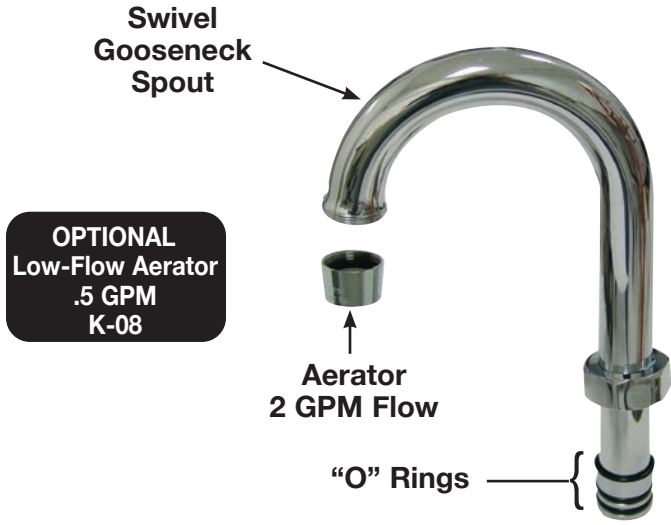

FAUCET PARTS - EXPLODED VIEW

Model: K-316

Conforms To NSF 61/9 Lead Free Requirements

Swivel Gooseneck Spout
55/64-27 Male Thread
K-59SP Replacement Spout
Aerator 1 GPM Flow
OPTIONAL Low-Flow Aerator .5 GPM K-08
"O" Rings

Replacement 4" Wrist Handles K-316-LU

To Remove Hot/Cold Index
Insert Paper Clip Into Hole

How To Identify Faucet Style
CURRENT STYLE
DISCONTINUED JANUARY 2016 See page 2.

WARNING: Faucets on this page may expose you to chemicals, including lead, that are known to the State of California to cause cancer or birth defects or other reproductive harm. For more Info., visit www.p65warnings.ca.gov.

FAUCET PARTS - EXPLODED VIEW

Model: K-316 *Discontinued Style as of January 2016*

Conforms To NSF 61/9 Lead Free Requirements

How To Identify Faucet Style

Limited Quantity of Parts For Discontinued Faucets Available. Contact Factory.

OPTIONAL
Low-Flow Aerator
.5 GPM
K-08

K-00
Replacement Kit.
Please add
Model # K-316-LU

Replacement 4" Wrist Handles
*Limited Quantity Available
Contact Factory*

WARNING: Faucets on this page may expose you to chemicals, including lead, that are known to the State of California to cause cancer or birth defects or other reproductive harm. For more info., visit www.p65warnings.ca.gov.