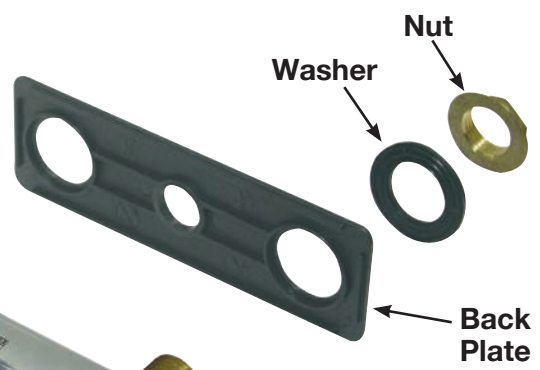

4" Wrist Handles
Body
Back Plate
Washer
Nut

1/2" NPS (Outside Thread)
3/8" NPT (Inside Thread)

K-00A Replacement Kit
Please Note: Kit includes Wedge Style Handles. Please replace handles with your existing Wrist Handles. New Wrist Handles (K-316-LU) can be ordered separately. See at right.

Replacement 4" Wrist Handles K-316-LU

To Remove Hot/Cold Index
Insert Paper Clip Into Hole

How To Identify Faucet Style
CURRENT STYLE
DISCONTINUED JANUARY 2016 See page 2.

WARNING: Faucets on this page may expose you to chemicals, including lead, that are known to the State of California to cause cancer or birth defects or other reproductive harm. For more Info., visit www.p65warnings.ca.gov.

FAUCET PARTS - EXPLODED VIEW

Model: K-316 *Discontinued Style as of January 2016*

Conforms To NSF 61/9 Lead Free Requirements

How To Identify Faucet Style

Limited Quantity of Parts For Discontinued Faucets Available. Contact Factory.

OPTIONAL
Low-Flow Aerator
.5 GPM
K-08

K-00
Replacement Kit.
Please add
Model # K-316-LU

Replacement 4" Wrist Handles
*Limited Quantity Available
Contact Factory*

WARNING: Faucets on this page may expose you to chemicals, including lead, that are known to the State of California to cause cancer or birth defects or other reproductive harm. For more info., visit www.p65warnings.ca.gov.