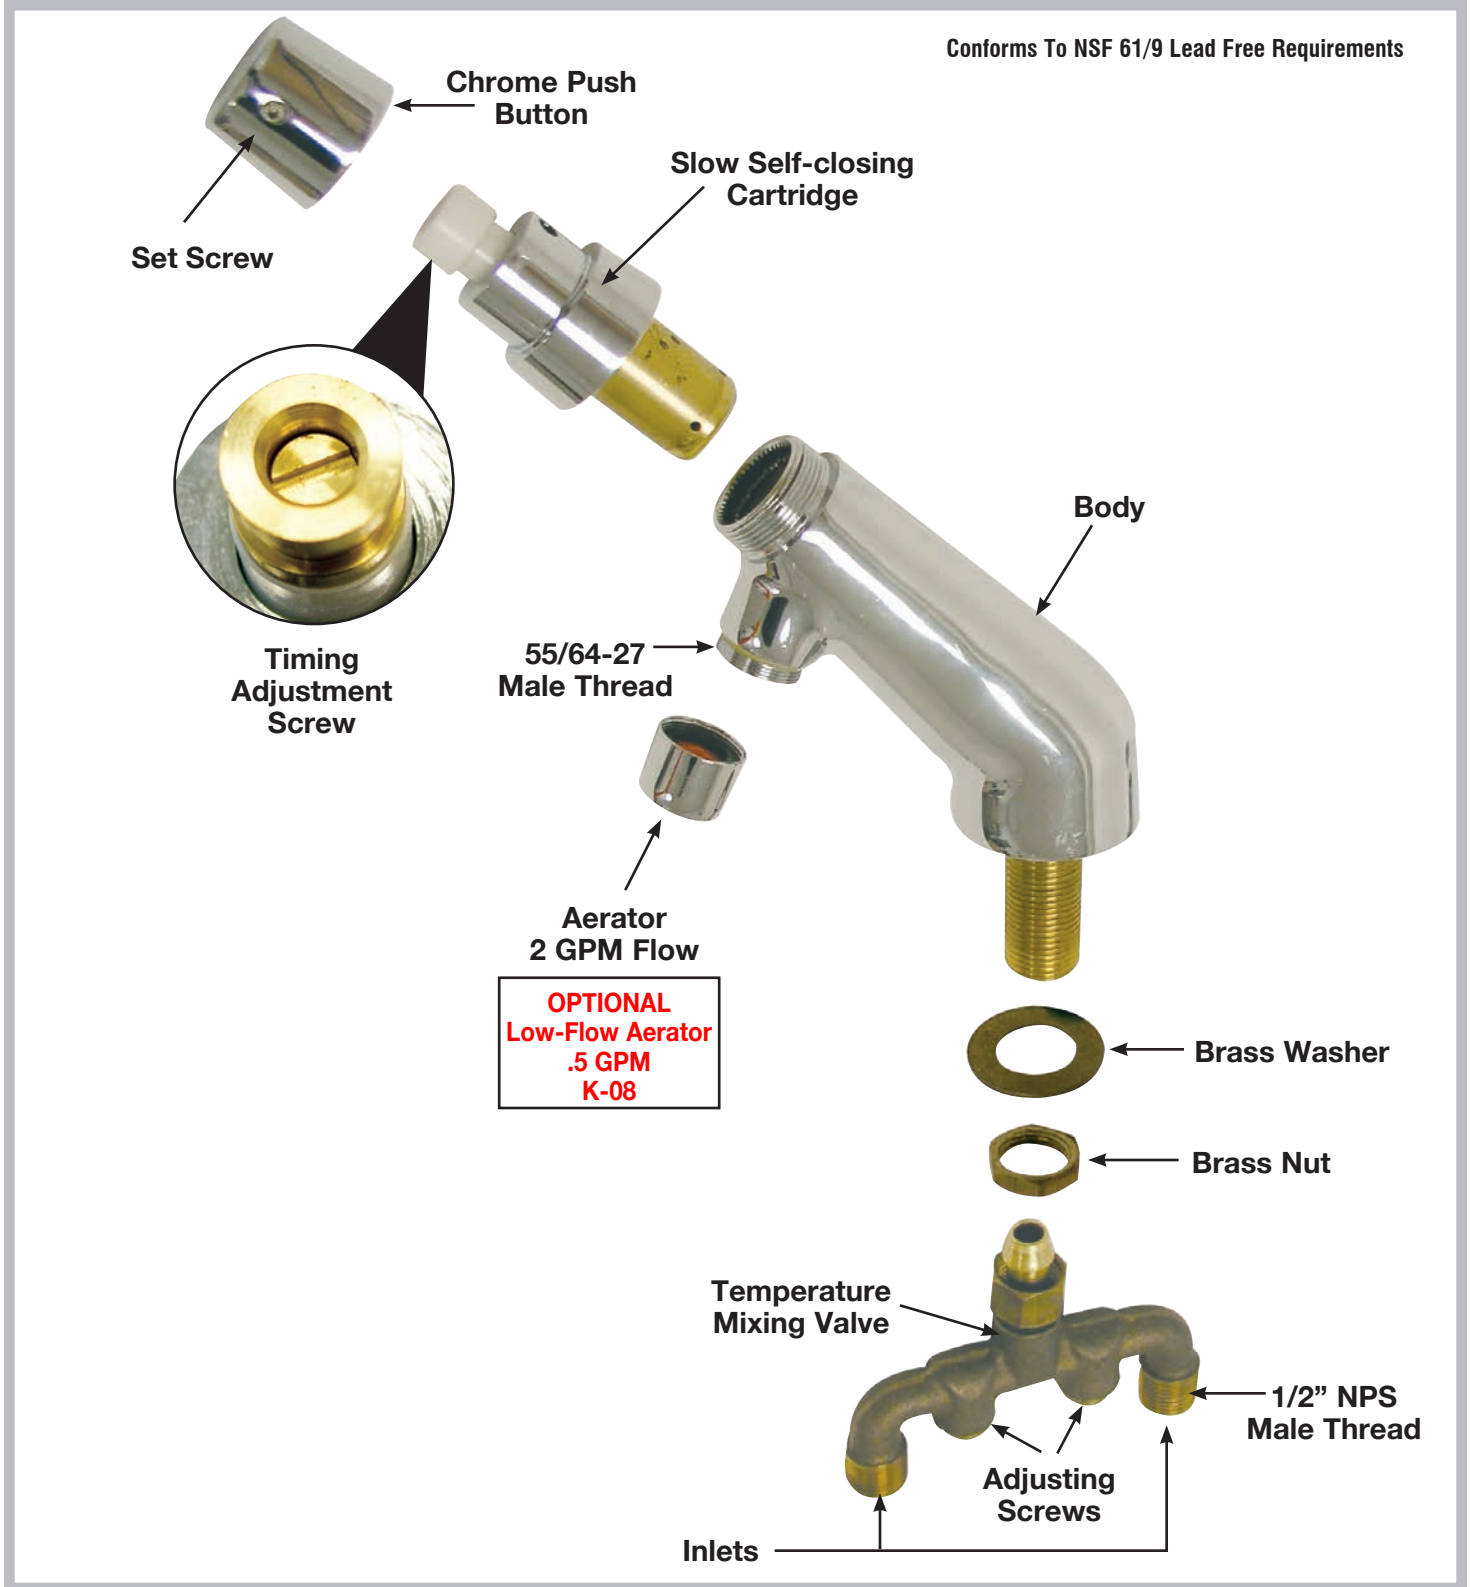

FAUCET PARTS - EXPLODED VIEW

Model: **K-190**

Conforms To NSF 61/9 Lead Free Requirements

WARNING: Faucets on this page may expose you to chemicals, including lead, that are known to the State of California to cause cancer or birth defects or other reproductive harm. For more info., visit www.p65warnings.ca.gov.