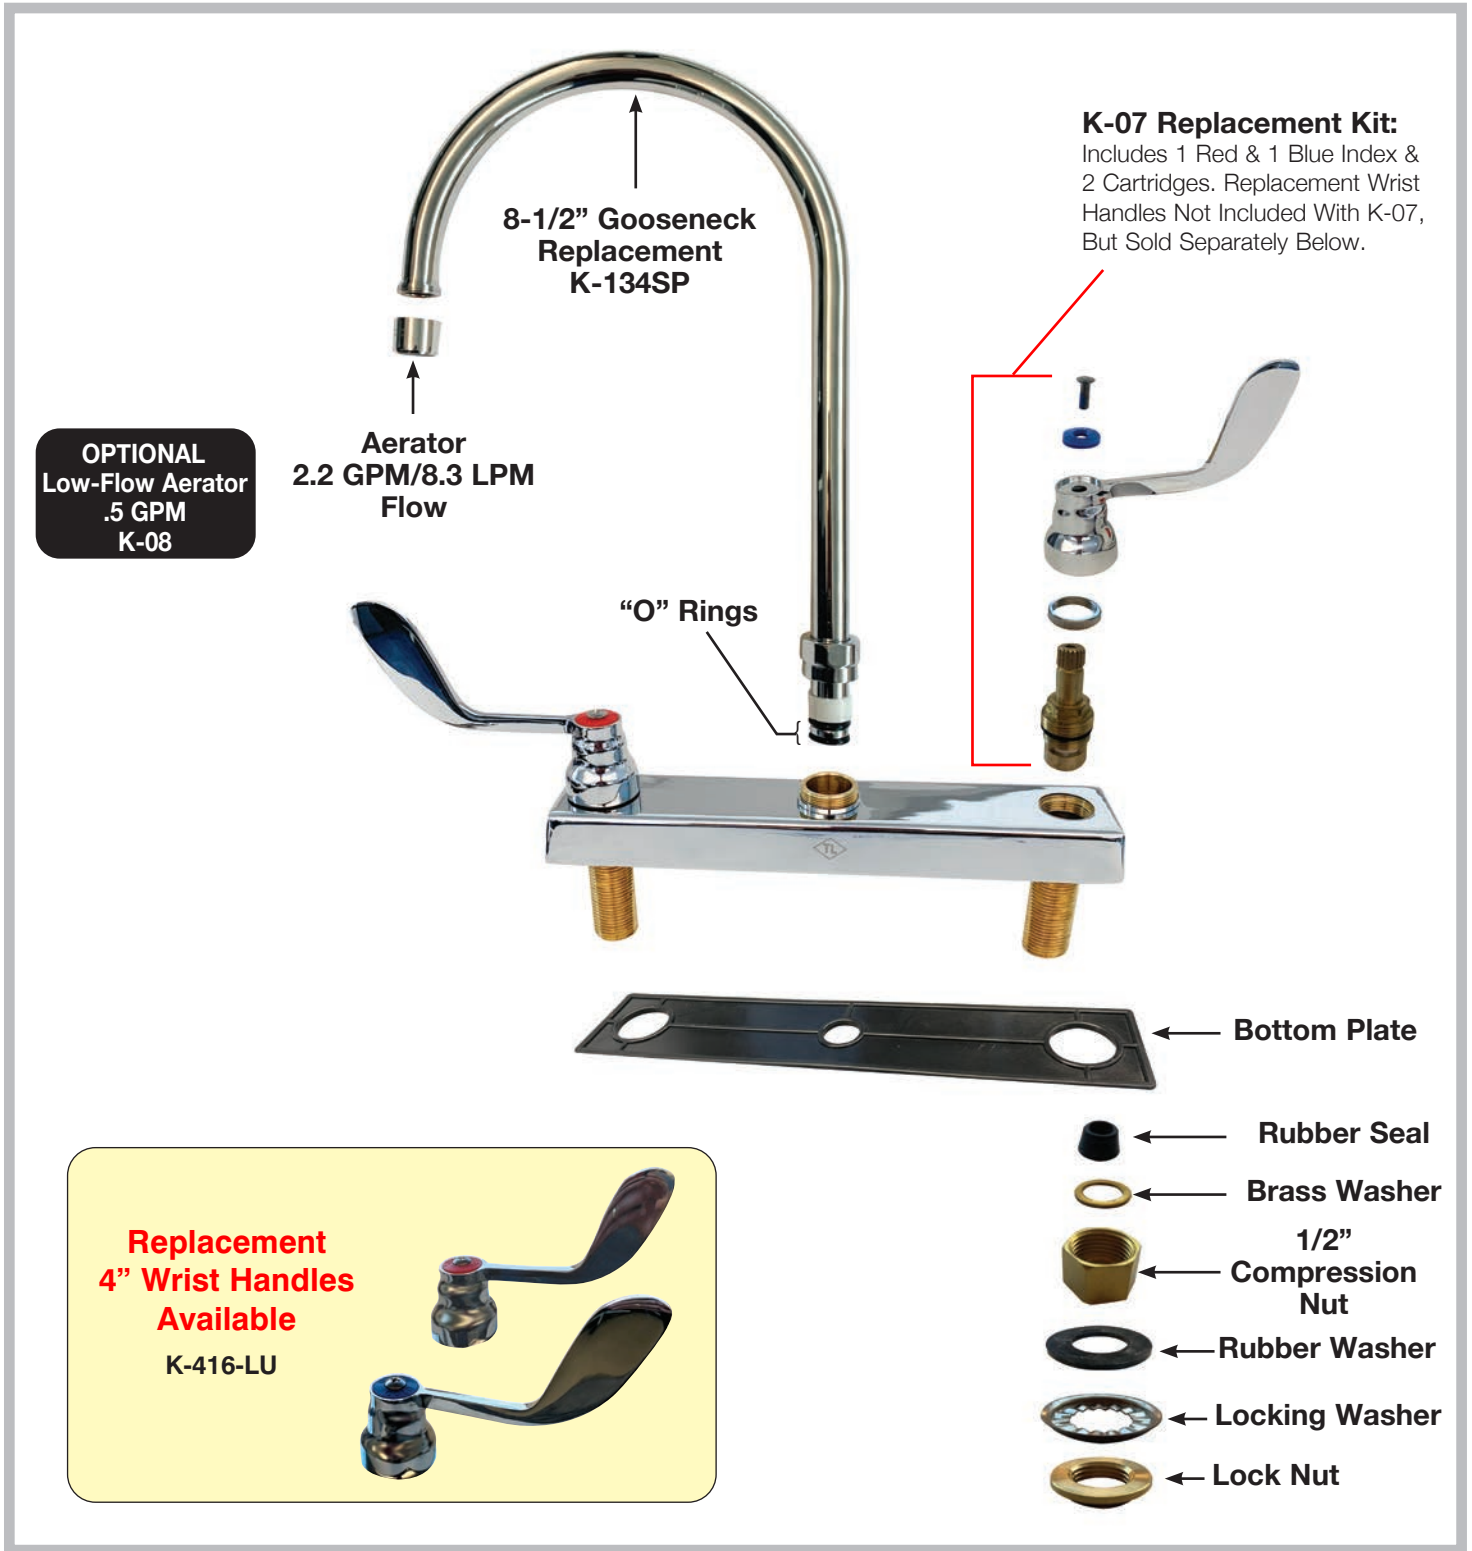

# FAUCET PARTS - EXPLODED VIEW

Model: **K-134**

Conforms To NSF 61/9 Lead Free Requirements

**WARNING:** Faucets on this page may expose you to chemicals, including lead, that are known to the State of California to cause cancer or birth defects or other reproductive harm. For more info., visit [www.p65warnings.ca.gov](http://www.p65warnings.ca.gov).