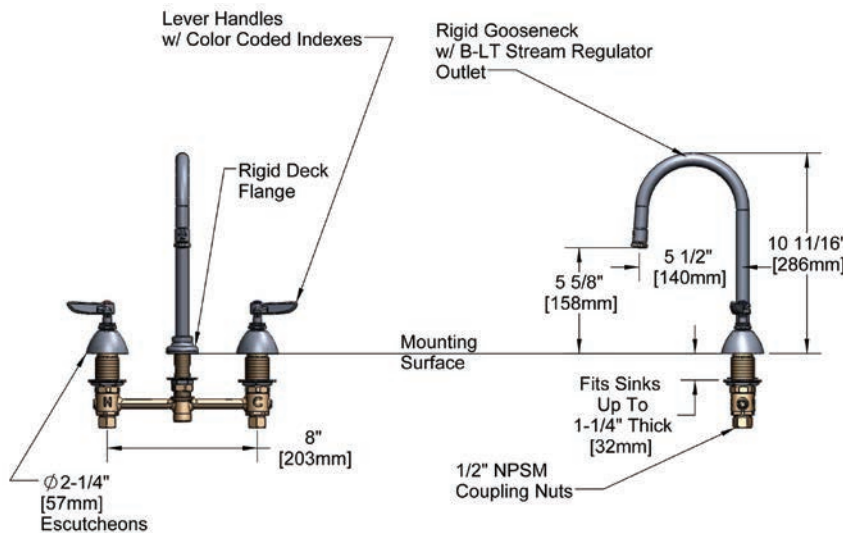

FAUCET PARTS - EXPLODED VIEW

Model: K-132

Conforms To NSF 61/9 Lead Free Requirements

Item #	Sales #	Description
1	B-LT	Stream Regulator Outlet
2	001043-45	Washer
3	000922-45	Lever Handle Screw
4	001660-45	Blue Index - CW
5	001638-45	Lever Handle
6	016742-45	Center Flange Nut
7	016745-45	Compression Nut & Fitting
8	016752-40	EasyInstall CWS LTC Eterna (Teflon)
9	016749-45	Sidebody C-Washer
10	016777-45	CWS Hanger
11	000958-20	Coupling Nut
12	016753-40	CWS EasyInstall RTC Eterna (Teflon)
13	016743-25	CWS Bonnet Assembly
14	009002-25	Packing Nut Assembly
15	001257-40	Bell Escutcheon
16	001661-45	Red Index - HW

017245-40
Installation Repair Kit
Includes #6, (2)#9, & #10

Note: Rough-In Required:

Ø1" [25mm] for Center Shank

Ø1-1/2" [38mm] for Hot/Cold Side {1-1/4" [32mm] Minimum}

WARNING: Equipment that includes a faucet may expose you to chemicals, including lead, that are known to the State of California to cause cancer or birth defects or other reproductive harm. For more info, visit www.p65warnings.ca.gov.