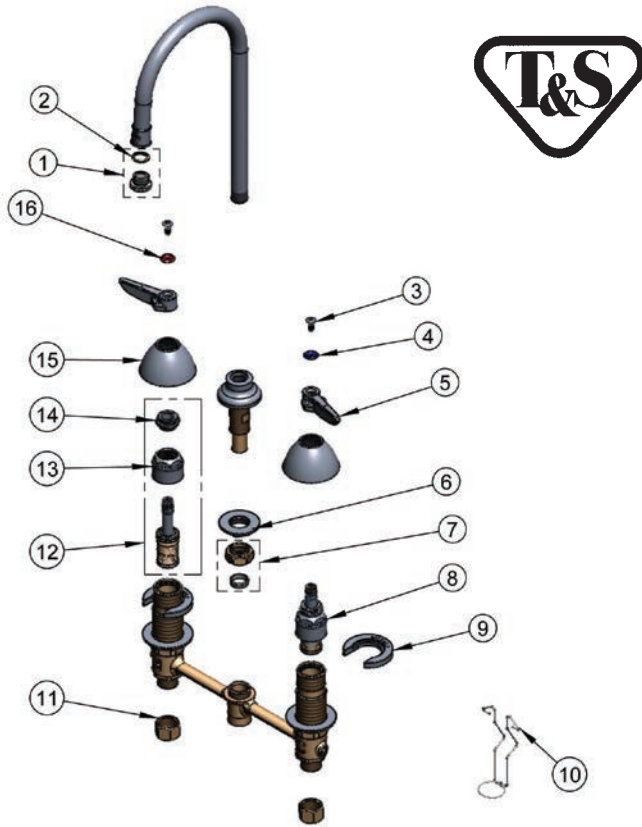

FAUCET PARTS - EXPLODED VIEW

Model: K-132

Conforms To NSF 61/9 Lead Free Requirements

Item #	Sales #	Description
1	B-LT	Stream Regulator Outlet
2	001043-45	Washer
3	000922-45	Lever Handle Screw
4	001660-45	Blue Index - CW
5	001638-45	Lever Handle
6	016742-45	Center Flange Nut
7	016745-45	Compression Nut & Fitting
8	016752-40	EasyInstall CWS LTC Eterna (Teflon)
9	016749-45	Sidebody C-Washer
10	016777-45	CWS Hanger
11	000958-20	Coupling Nut
12	016753-40	CWS EasyInstall RTC Eterna (Teflon)
13	016743-25	CWS Bonnet Assembly
14	009002-25	Packing Nut Assembly
15	001257-40	Bell Escutcheon
16	001661-45	Red Index - HW

017245-40
Installation Repair Kit
Includes #6, (2)#9, & #10

Note: Rough-In Required:

Ø1" [25mm] for Center Shank

Ø1-1/2" [38mm] for Hot/Cold Side {1-1/4" [32mm] Minimum}

WARNING: Equipment that includes a faucet may expose you to chemicals, including lead, that are known to the State of California to cause cancer or birth defects or other reproductive harm. For more info, visit www.p65warnings.ca.gov.