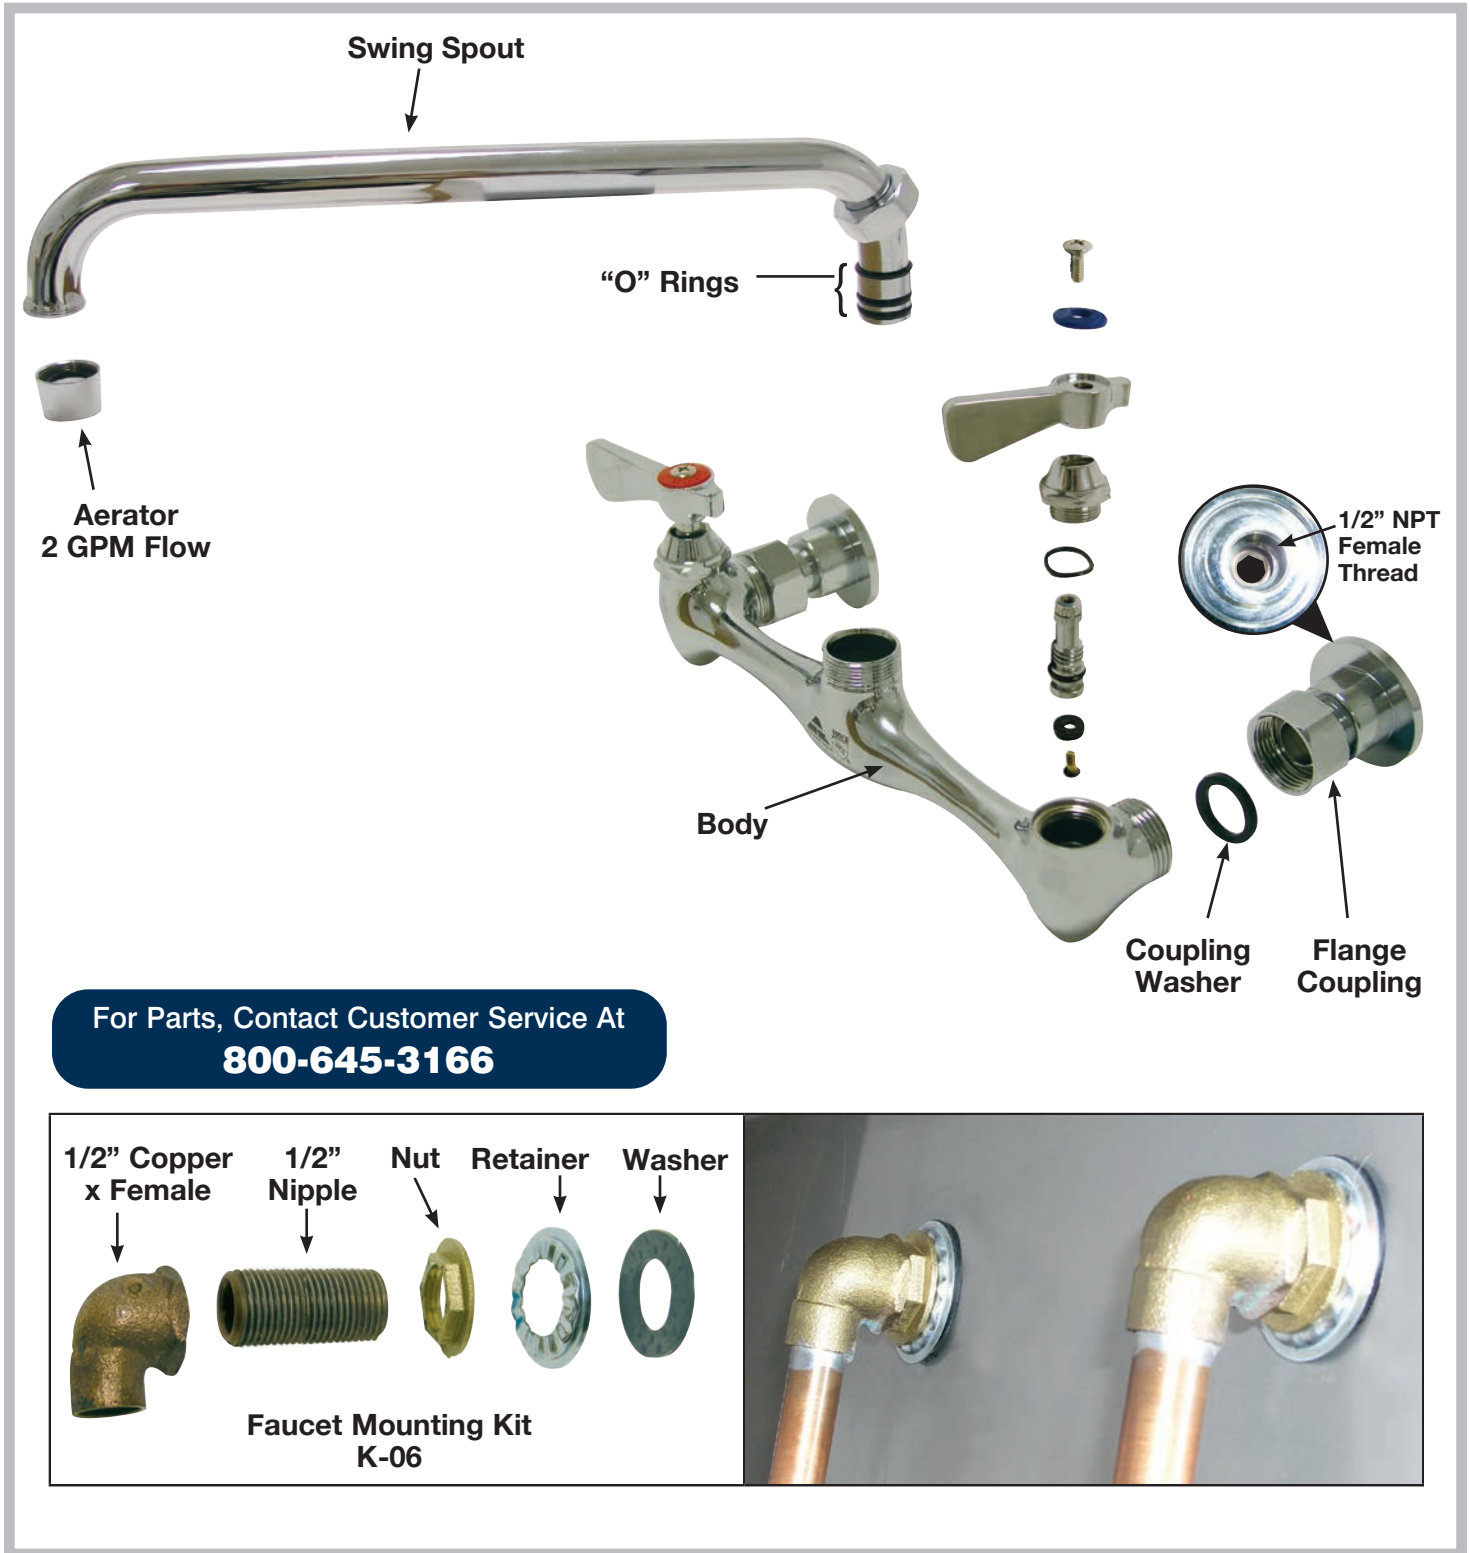

# FAUCET PARTS - EXPLODED VIEW

## Model: K-119

**WARNING:** Faucets on this page may expose you to chemicals, including lead, that are known to the State of California to cause cancer or birth defects or other reproductive harm. For more Info., visit [www.p65warnings.ca.gov](http://www.p65warnings.ca.gov).