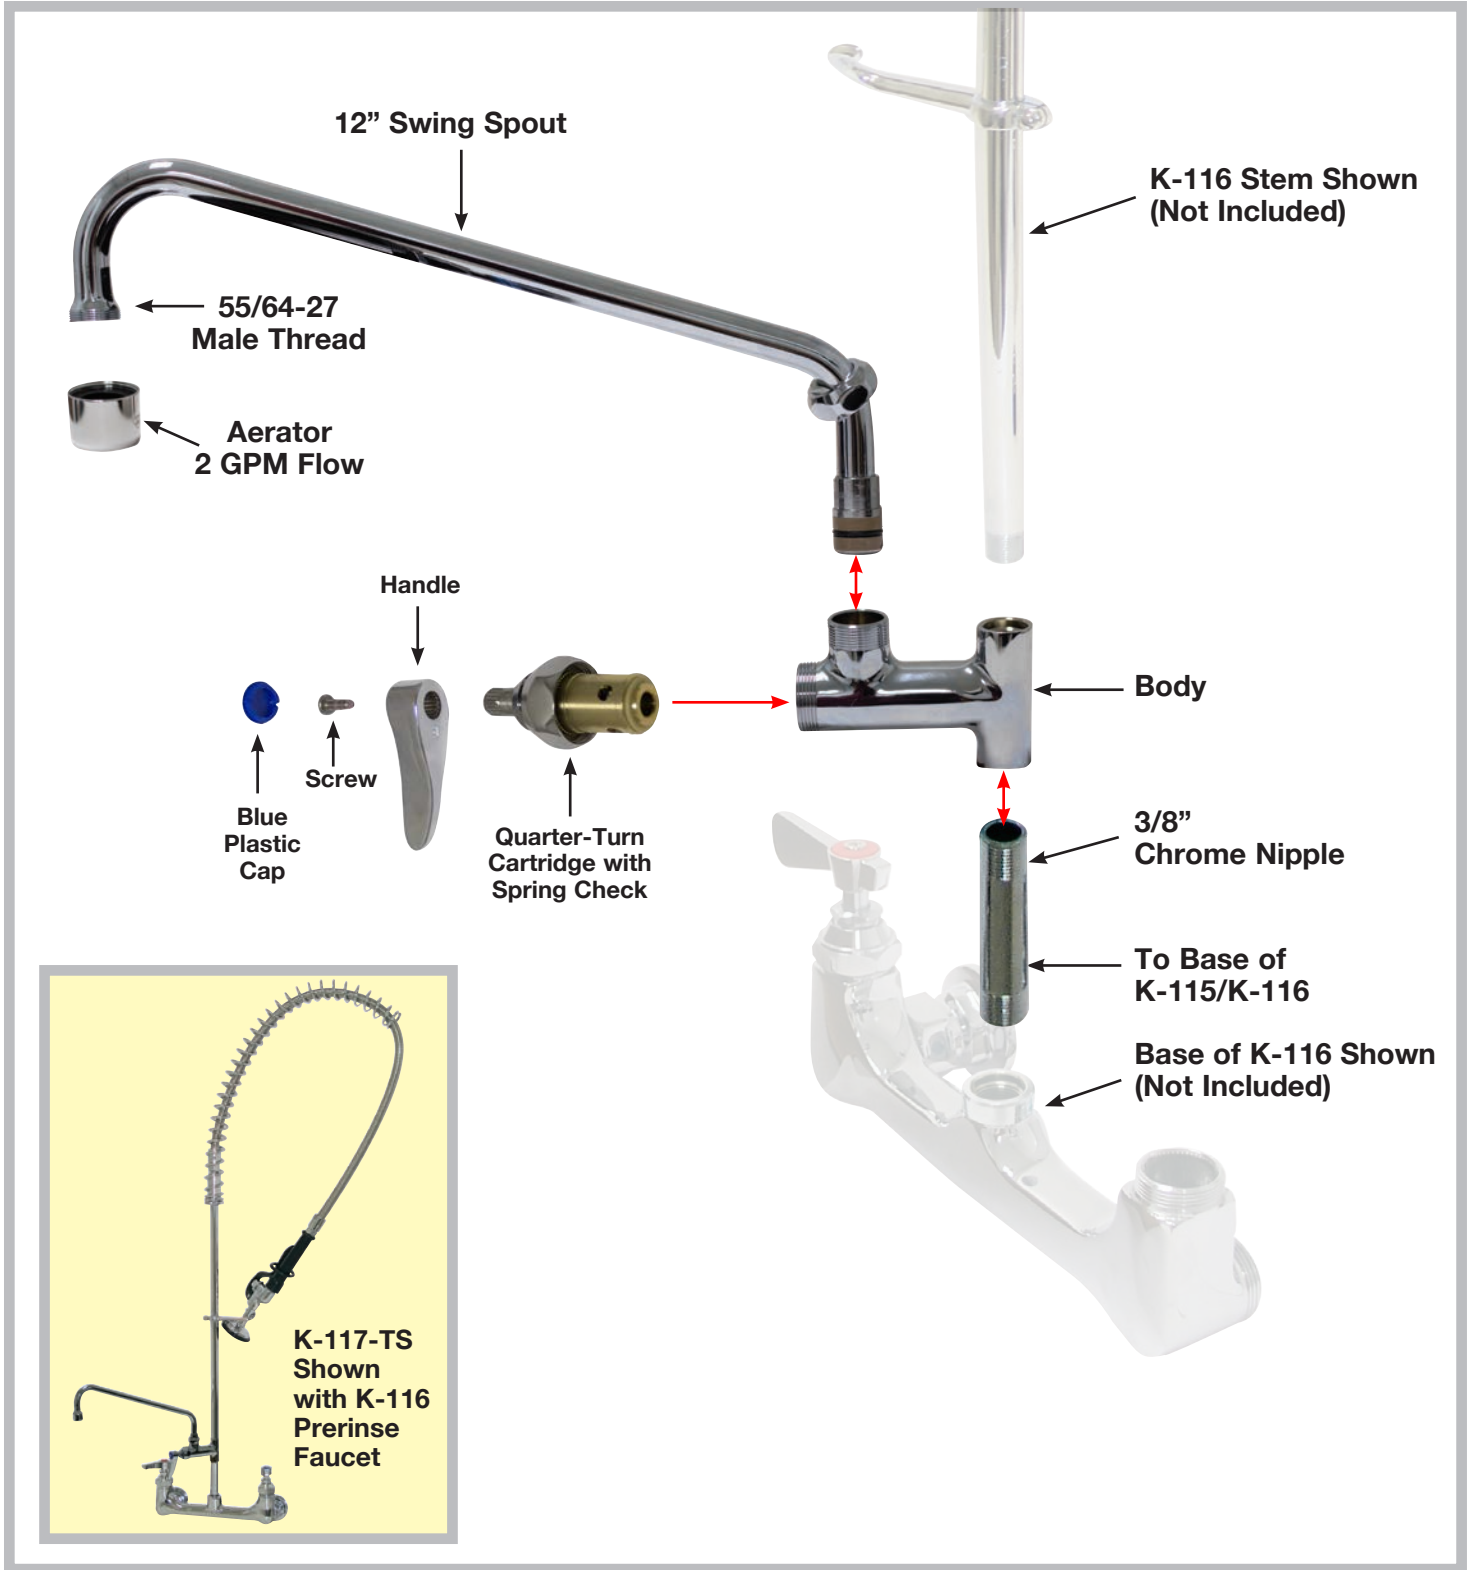

FAUCET PARTS - EXPLODED VIEW

For Model: K-117-TS

WARNING: Faucets on this page may expose you to chemicals, including lead, that are known to the State of California to cause cancer or birth defects or other reproductive harm. For more Info., visit www.p65warnings.ca.gov.