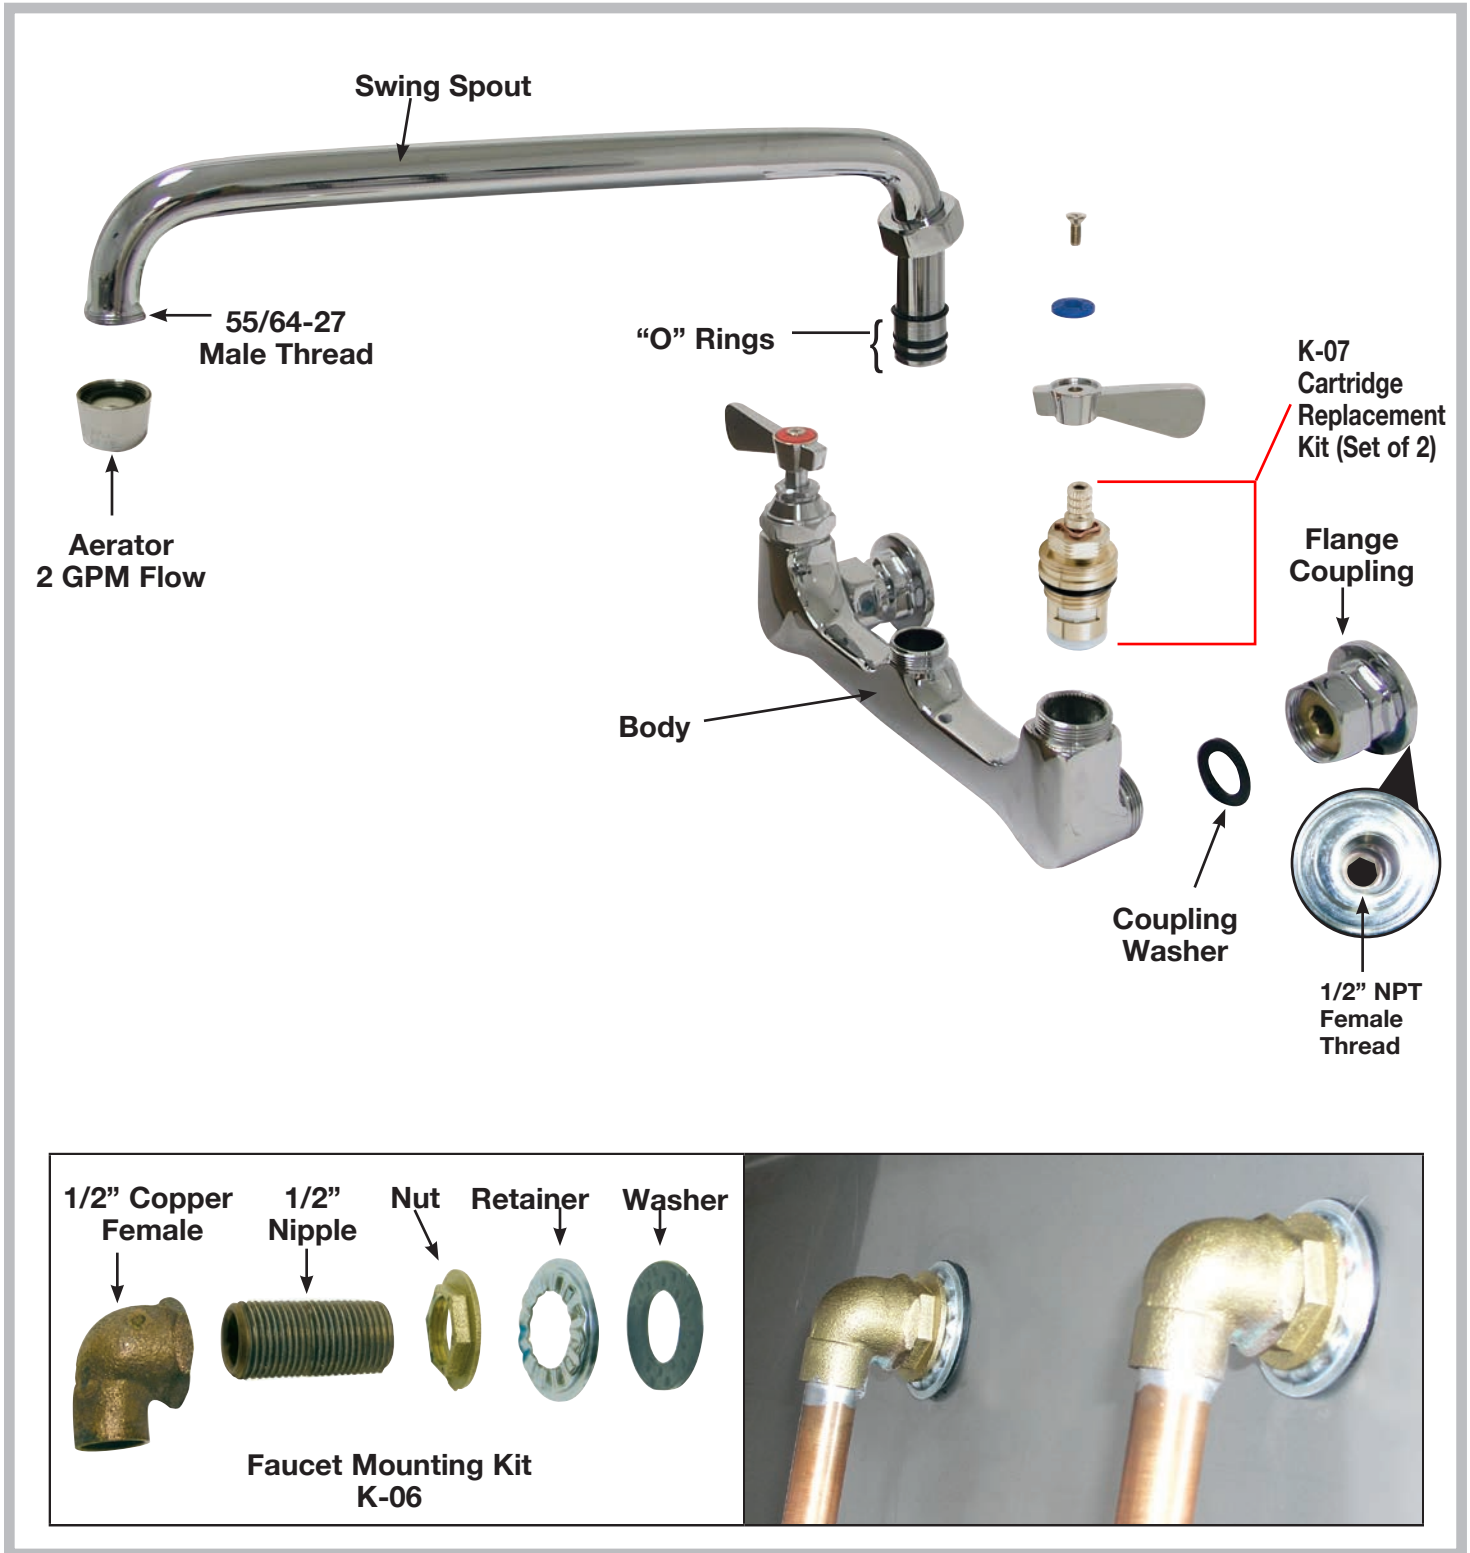

FAUCET PARTS - EXPLODED VIEW

Model: **K-105, K-112**

Conforms To NSF 61/9 Lead Free Requirements

WARNING: Faucets on this page may expose you to chemicals, including lead, that are known to the State of California to cause cancer or birth defects or other reproductive harm. For more info., visit www.p65warnings.ca.gov.